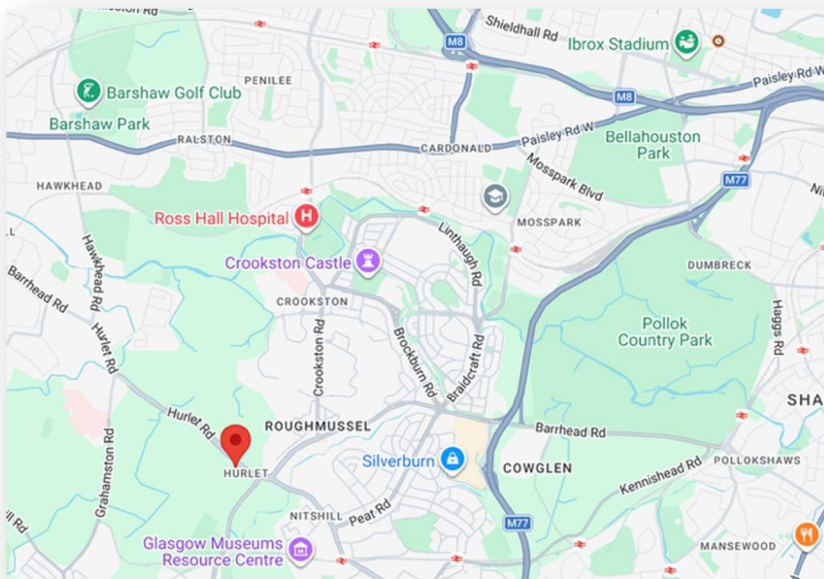

# GLASGOW CLINIC

Veterinary Vision  
2 Glasgow Road, Hurlet,  
Barrhead  
G53 7TG

**Sat Nav Postcode**  
**G53 7TG**

## From the M77

- Follow signs towards Kilmarnock/Prestwick Airport
- At junction 2, exit to Barrhead/B762
- Turn Right onto Barrhead Road/B762
- At Pollock Roundabout, take the 2nd exit to remain on Barrhead Road
- Use the left lane to turn right onto Hurlet Road /A726/A736
- Take an immediate left onto Glasgow Road
- The entrance to Veterinary Vision will be on the right