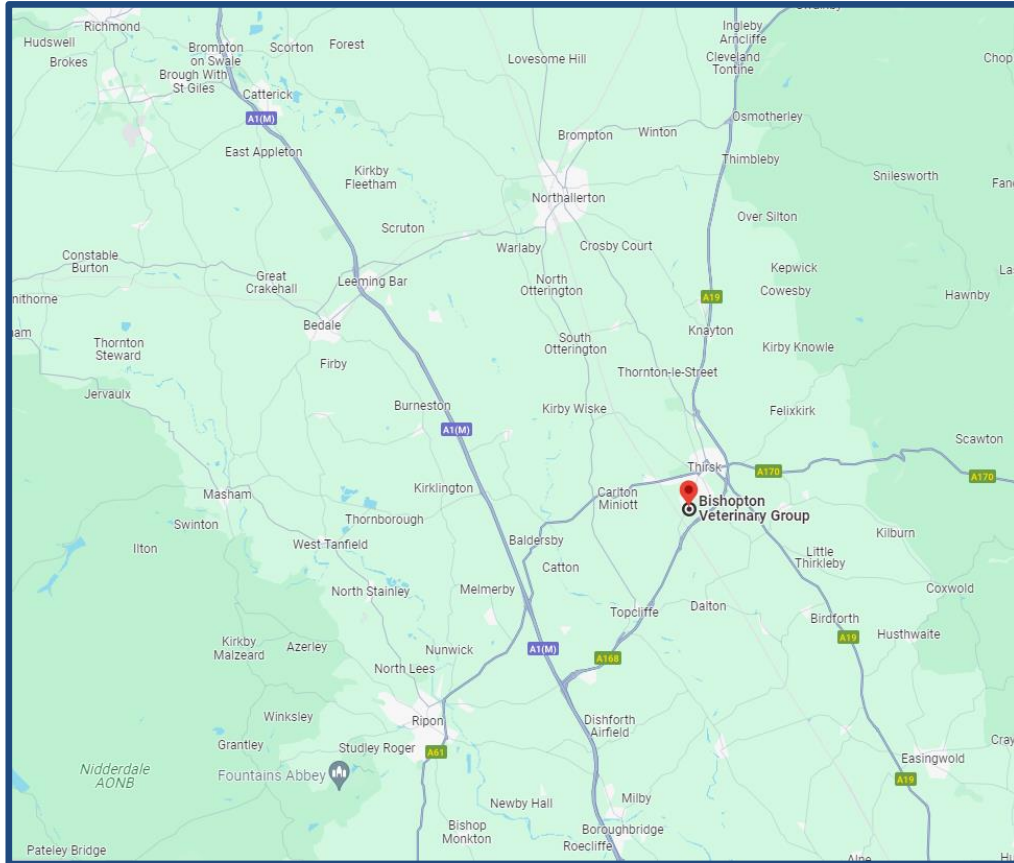

**Bishopton Veterinary Group,  
Caxton Lodge Inspiration Way,  
Thirsk, YO7 1TS**

From the A1 North or South:

- Take exit 49 from A1
- At junction 49, take the A168 exit to Thirsk/A19/Teesside
- Turn left onto A168
- At Dishforth Interchange, take the 1st exit and stay on A168
- At the roundabout, take the 2nd exit onto the A168 slip road to Thirsk/Topcliffe/Teesside/A19
- Take the B1448 exit towards Thirsk
- At the roundabout, take the 1st exit onto Topcliffe Rd/B1448
- At the roundabout, take the 3rd exit

**PENRITH**

Signal House, Gillan Way, Penrith,  
Cumbria, CA11 9BP

**BAMBER BRIDGE**

Parkwood House, Berkeley Drive,  
Bamber Bridge, Preston, PR5 6B

**SUNDERLAND**

3E Hylton Park Road, Sunderland  
Enterprise Park, Sunderland, SR5 3HD