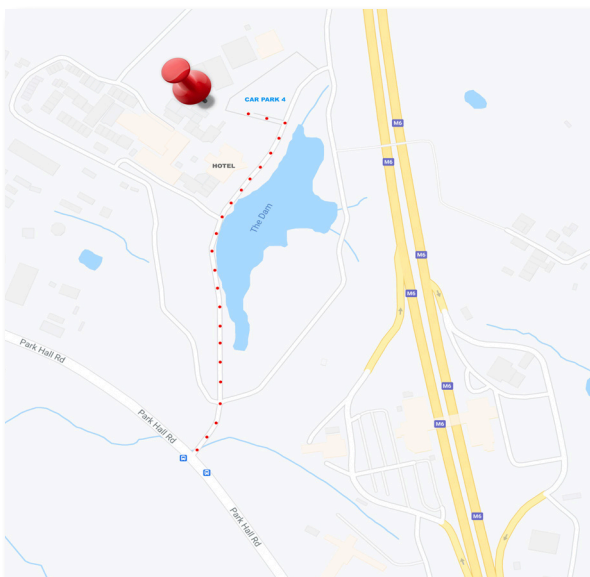

CHARNOCK CLINIC

Veterinary Vision, Park Hall, Park Hall Road, Charnock
Richard, Preston, PR7 5LP

(Located **INSIDE** the grounds of Best Western Park Hall Hotel)

PLEASE DO NOT USE THE POSTCODE: if using google maps please type into the search box [Veterinary Vision Charnock](#), this should bring you directly to the practice

From the North:

- Exit M6 at Junction 28
- Follow signs to Euxton (A49)
- Proceed on A49 for approximately 4.5 miles
- Turn right at the roundabout signposted to Eccleston
- Follow signs for Best Western – Park Hall Hotel
- Once in the Hotel grounds, follow the driveway, keeping the lake on your right and hotel on your left
- Pass Car Park 3
- Proceed to Car Park 4 and park
- Our premises are immediately to the left of RDS – Retail Distribution Services

From the South:

- Exit M6 at Junction 27
- Take first exit signposted Parbold
- Then immediately first right signposted Eccleston (B5250)
- Follow this road approximately 3 miles until the junction with Park Hall Road, signposted Park Hall Hotel
- Once in the Hotel grounds, follow the driveway, keeping the lake on your right and hotel on your left
- Pass Car Park 3
- Proceed to Car Park 4 and park
- Our premises are immediately to the left of RDS – Retail Distribution Services