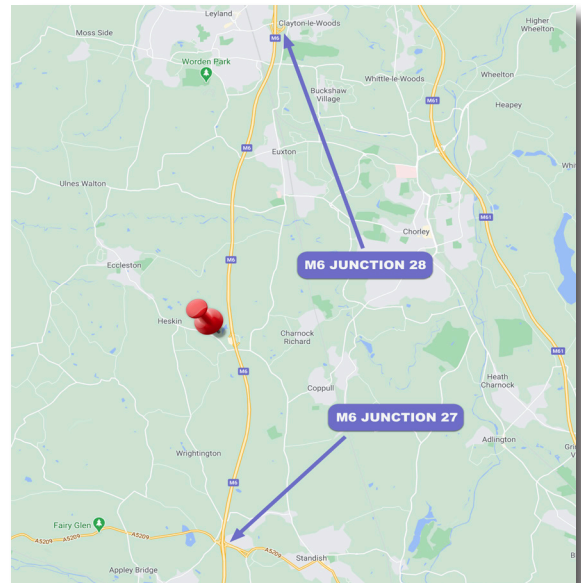

CHARNOCK CLINIC

Veterinary Vision, Park Hall, Park Hall Road, Charnock
Richard, Preston, PR7 5LP

(Located **INSIDE** the grounds of Best Western Park Hall Hotel)

PLEASE DO NOT USE THE POSTCODE: if using google maps please type into the search box [Veterinary Vision Charnock](#), this should bring you directly to the practice

From the North:

- Exit M6 at Junction 28
- Follow signs to Euxton (A49)
- Proceed on A49 for approximately 4.5 miles
- Turn right at the roundabout signposted to Eccleston
- Follow signs for Best Western – Park Hall Hotel
- Once in the Hotel grounds, follow the driveway, keeping the lake on your right and hotel on your left
- Pass Car Park 3
- Proceed to Car Park 4 and park
- Our premises are immediately to the left of RDS – Retail Distribution Services

From the South:

- Exit M6 at Junction 27
- Take first exit signposted Parbold
- Then immediately first right signposted Eccleston (B5250)
- Follow this road approximately 3 miles until the junction with Park Hall Road, signposted Park Hall Hotel
- Once in the Hotel grounds, follow the driveway, keeping the lake on your right and hotel on your left
- Pass Car Park 3
- Proceed to Car Park 4 and park
- Our premises are immediately to the left of RDS – Retail Distribution Services