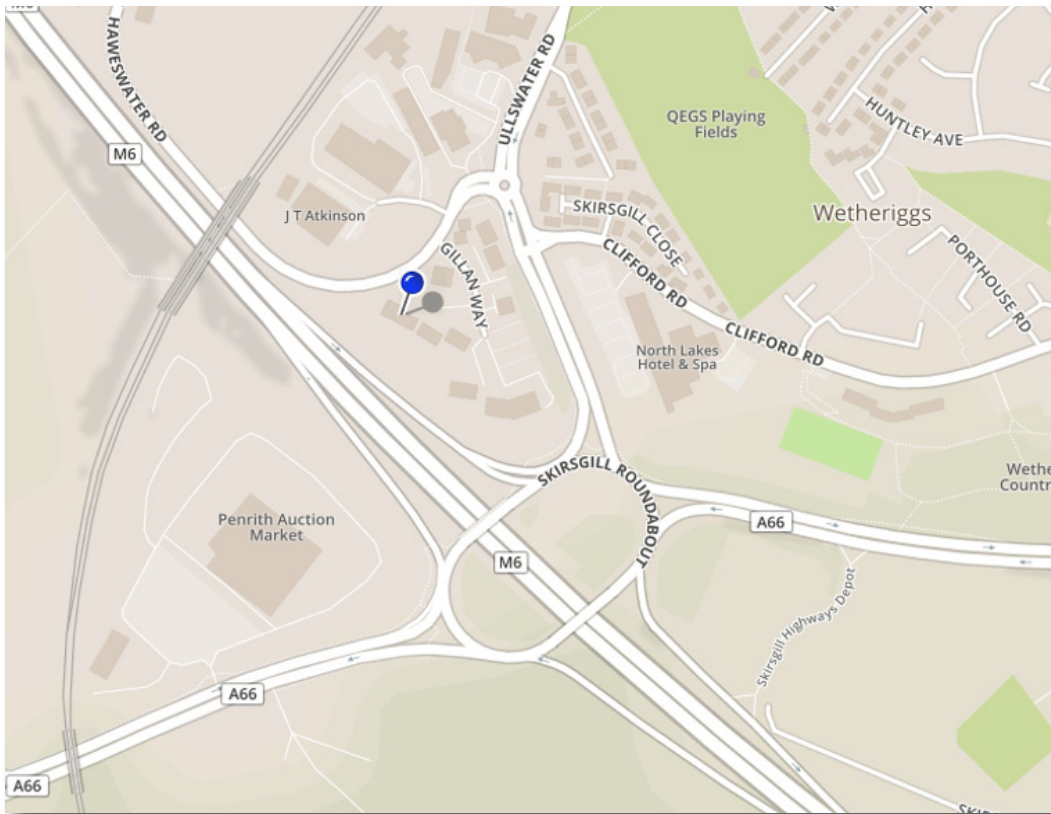

# PENRITH CLINIC

Veterinary Vision, Signal House,  
Gillan Way, Penrith, Cumbria CA11 9BP

## From Junction 40 of the M6 / A66

- Take the exit signposted Penrith A592 and stay in the left lane
- At the next roundabout take the first exit on to Haweswater Road
- Take the first left turn on to Gillan Way
- Take the first right and we are situated at the far end of this road